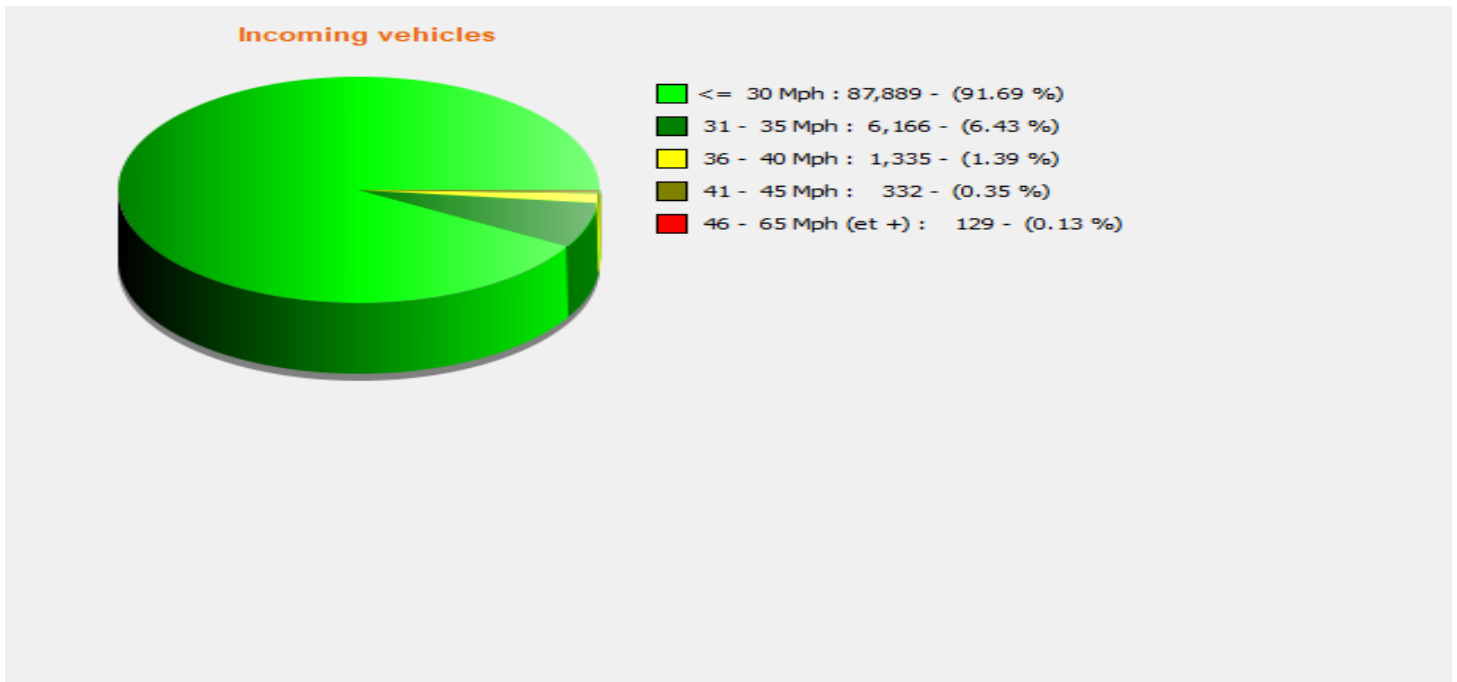

Start date: Thursday, July 22, 2021 12:00 AM
End date: Saturday, September 4, 2021 10:30 AM

Location:

Comments: