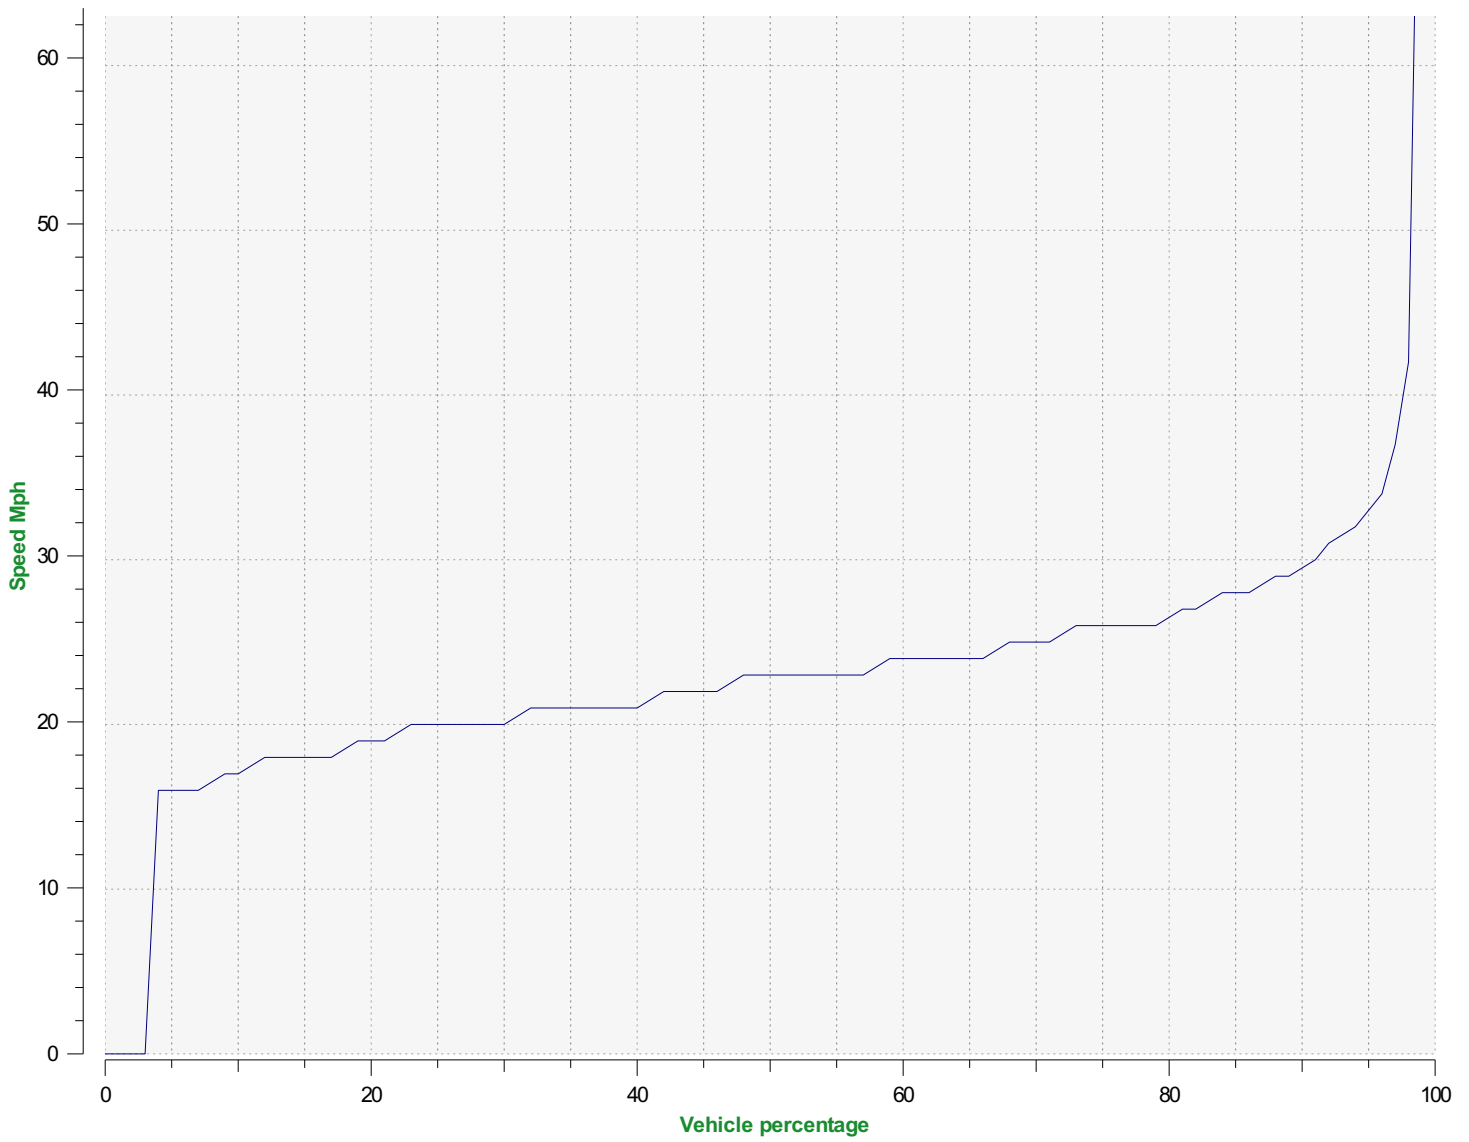

Location:

Comments:

Speed percentiles (incoming)

V30: 22.00Mph **V50:** 24.00Mph **V85:** 28.00Mph

Start date: Thursday, July 22, 2021 12:00 AM
End date: Saturday, September 4, 2021 10:30 AM

Location:

Comments:

Speed percentile(outgoing)

V30: 20.00Mph **V50:** 23.00Mph **V85:** 28.00Mph

Start date: Thursday, July 22, 2021 12:00 AM
End date: Saturday, September 4, 2021 10:30 AM

Location:

Comments: