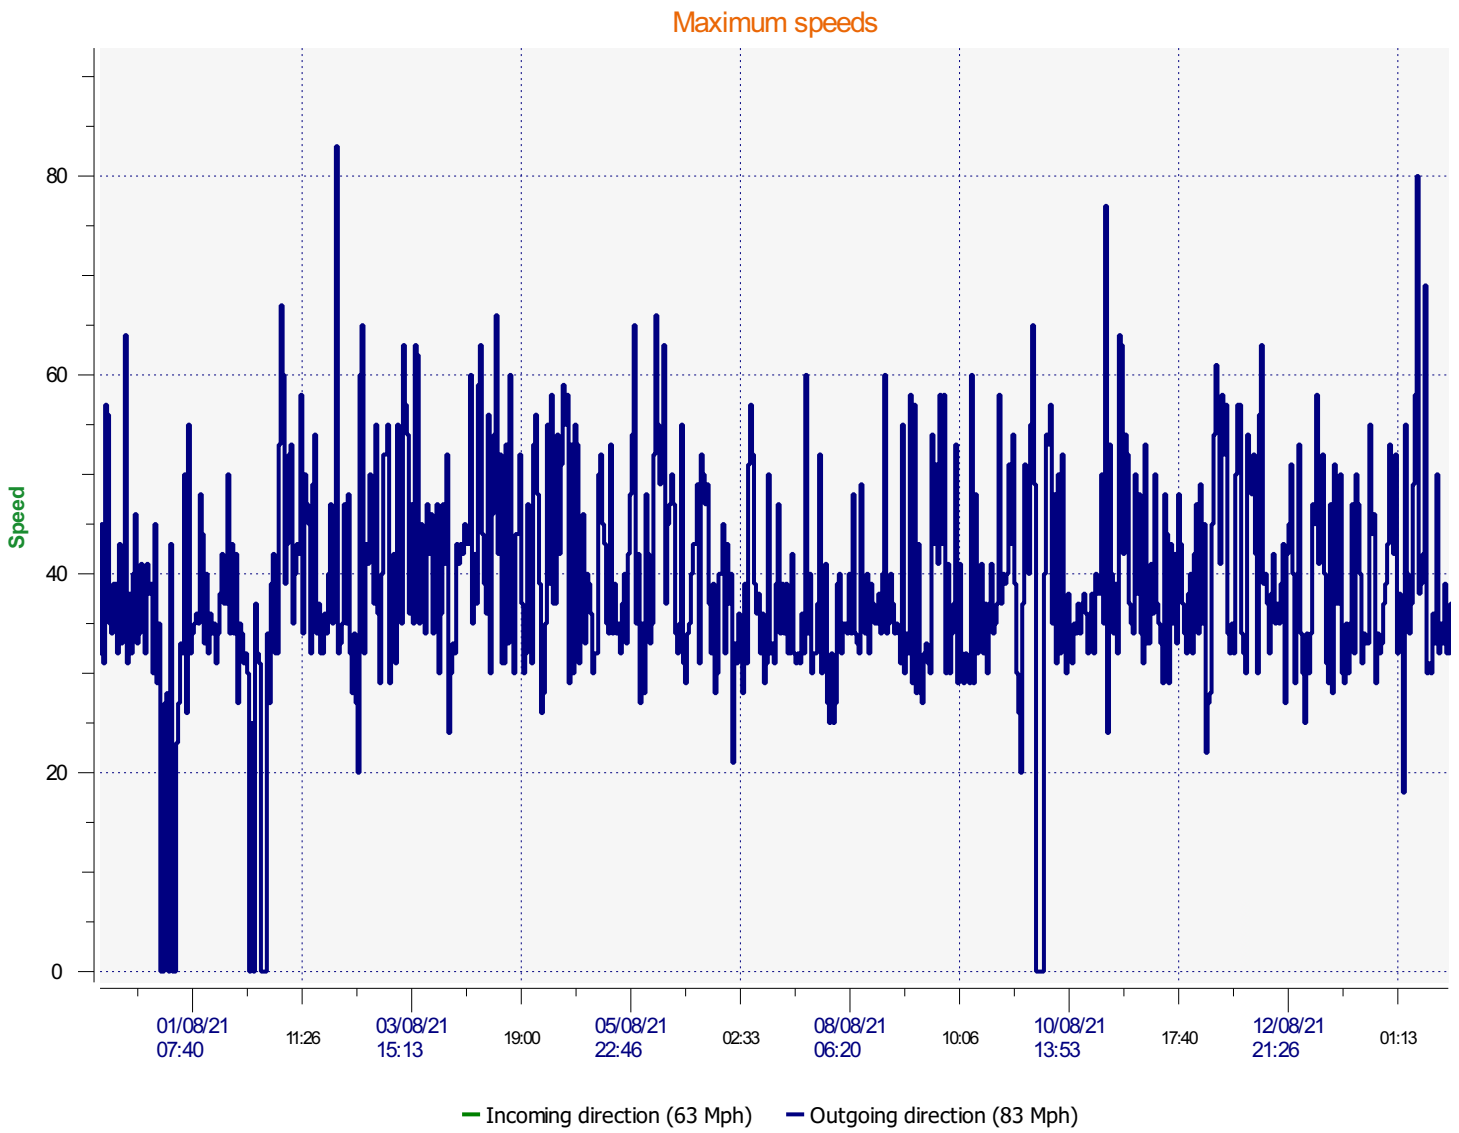

Location:

Comments:

Start date: Thursday, July 22, 2021 12:00 AM
End date: Saturday, September 4, 2021 10:30 AM

Location:

Comments:

Start date: Thursday, July 22, 2021 12:00 AM
End date: Saturday, September 4, 2021 10:30 AM

Location:

Comments:

Speed percentiles (incoming)

V30: 22.00Mph **V50:** 24.00Mph **V85:** 28.00Mph

Start date: Thursday, July 22, 2021 12:00 AM
End date: Saturday, September 4, 2021 10:30 AM

Location:

Comments:

Speed percentile(outgoing)

V30: 20.00Mph **V50:** 23.00Mph **V85:** 28.00Mph

Start date: Thursday, July 22, 2021 12:00 AM
End date: Saturday, September 4, 2021 10:30 AM

Location:

Comments: