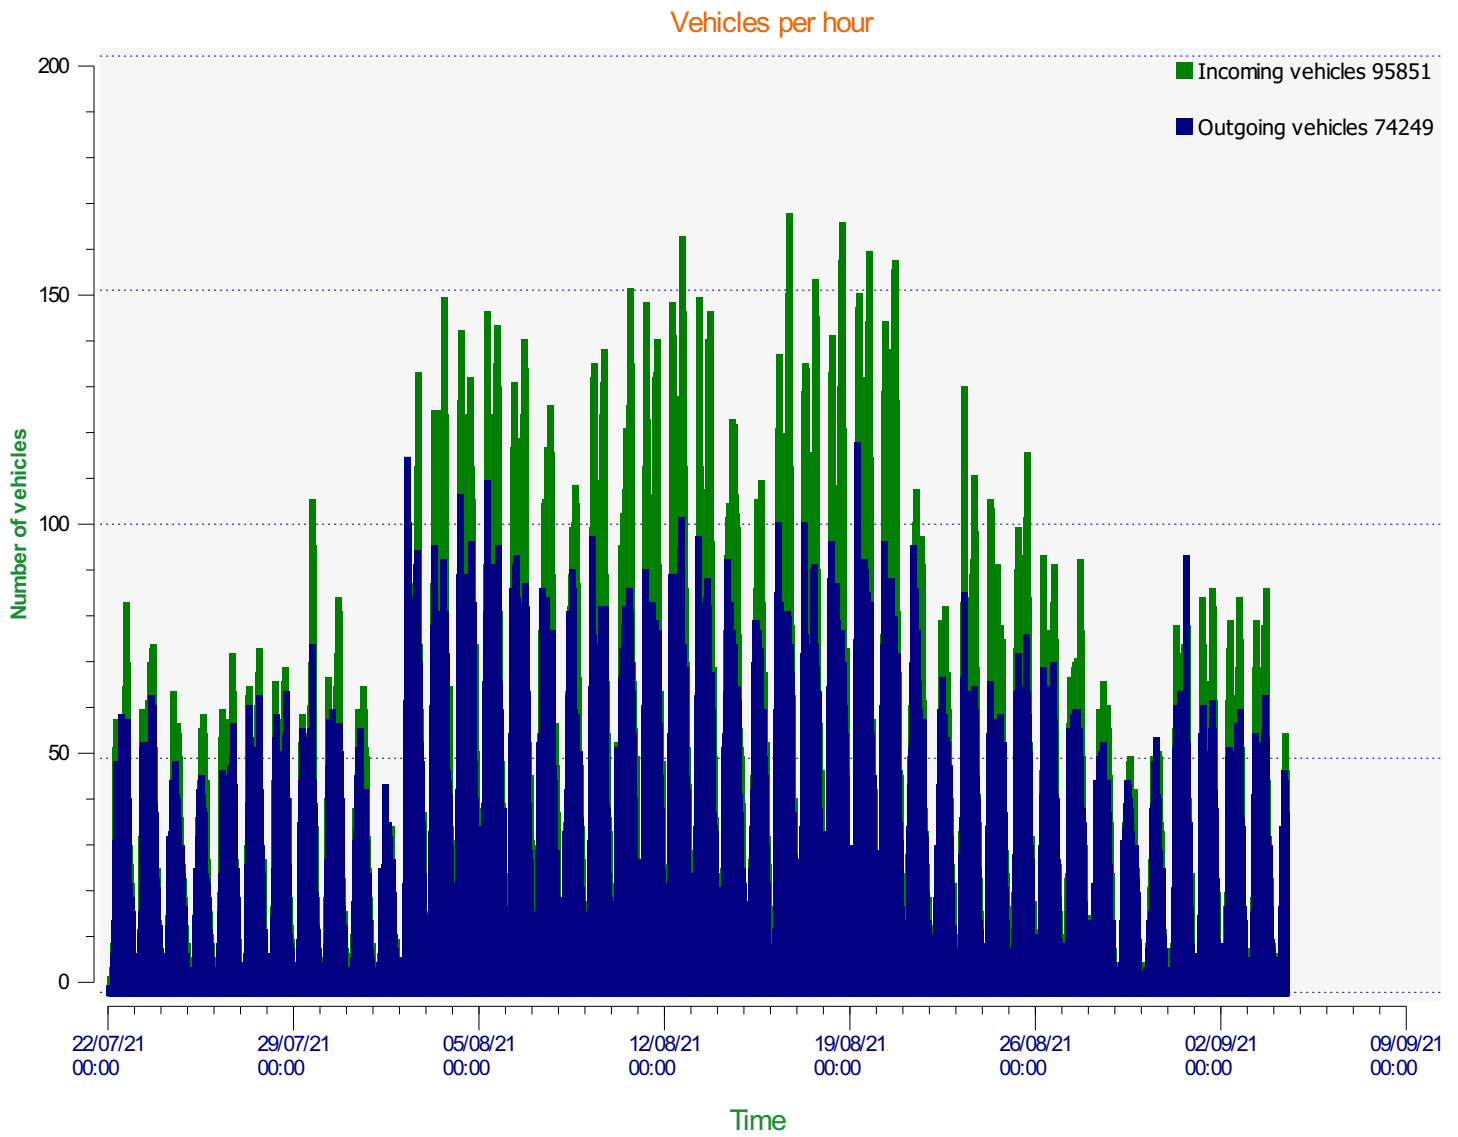

Location:

Comments:

Start date: Thursday, July 22, 2021 12:00 AM
End date: Saturday, September 4, 2021 10:30 AM

Location:

Comments:

Start date: Thursday, July 22, 2021 12:00 AM
End date: Saturday, September 4, 2021 10:30 AM

Location:

Comments:

Speed percentiles (incoming)

V30: 22.00Mph **V50:** 24.00Mph **V85:** 28.00Mph

Start date: Thursday, July 22, 2021 12:00 AM
End date: Saturday, September 4, 2021 10:30 AM

Location:

Comments:

Speed percentile(outgoing)

V30: 20.00Mph **V50:** 23.00Mph **V85:** 28.00Mph

Start date: Thursday, July 22, 2021 12:00 AM
End date: Saturday, September 4, 2021 10:30 AM

Location:

Comments: