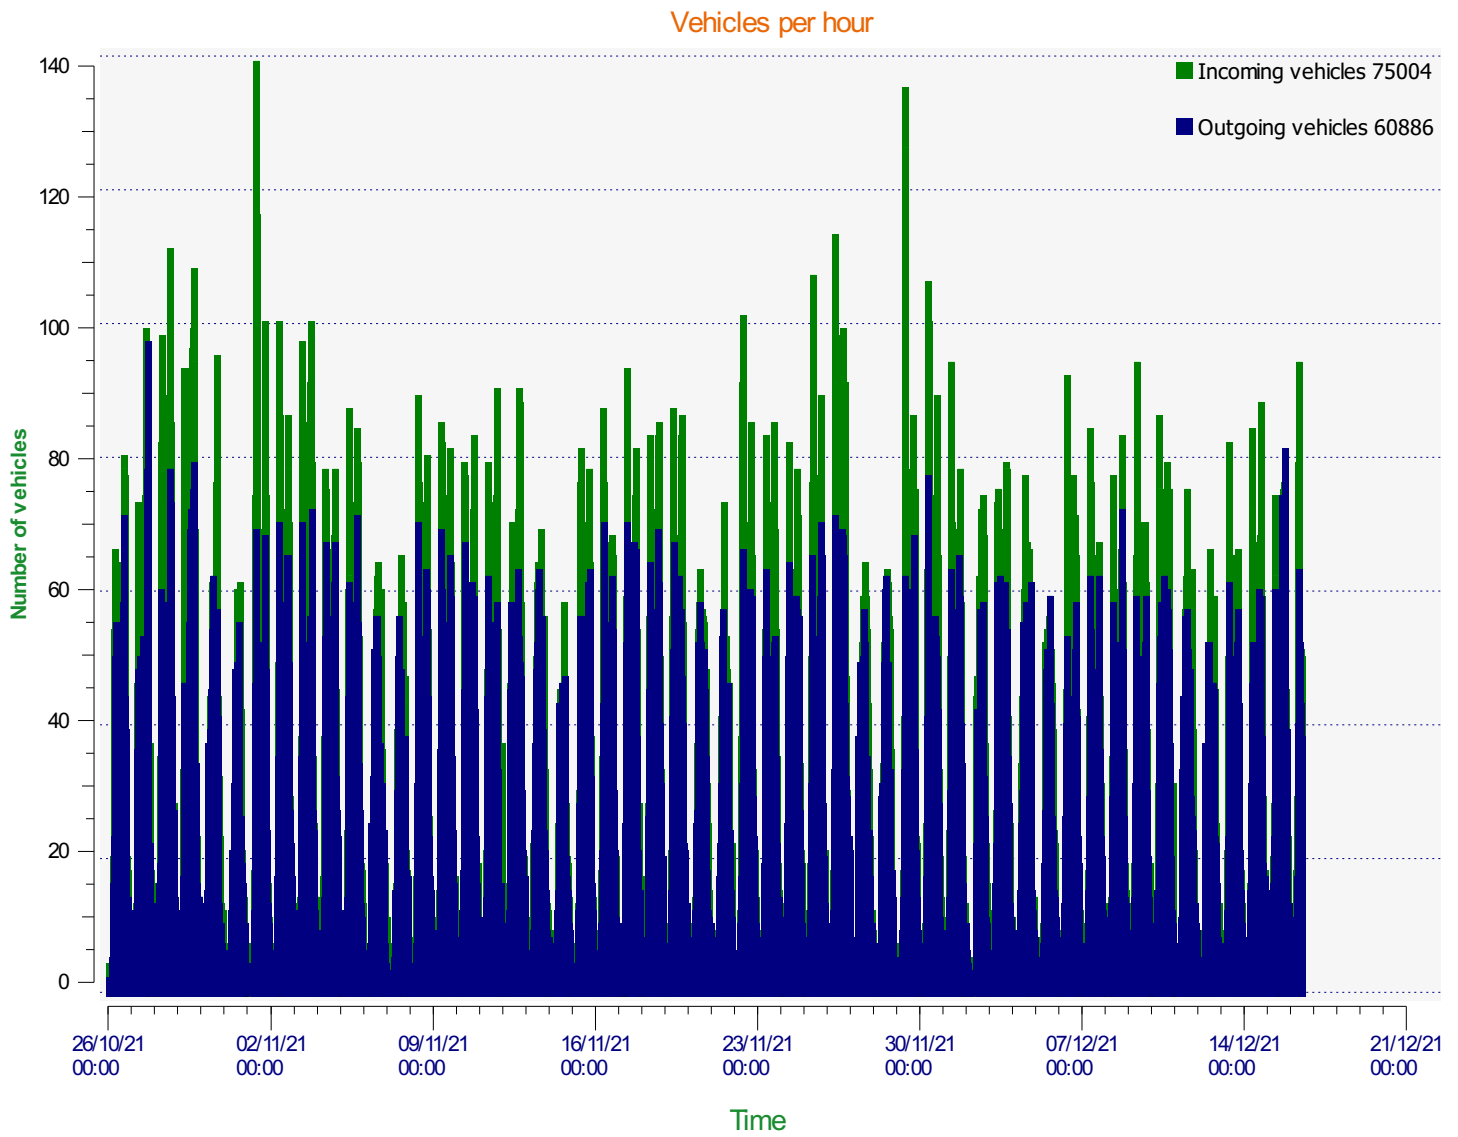

**Location:**

**Comments:**

**Start date:** Tuesday, October 26, 2021 12:00 AM  
**End date:** Thursday, December 16, 2021 11:30 AM

**Location:**

**Comments:**

**Start date:** Tuesday, October 26, 2021 12:00 AM  
**End date:** Thursday, December 16, 2021 11:30 AM

**Location:**

**Comments:**

**Start date:** Tuesday, October 26, 2021 12:00 AM  
**End date:** Thursday, December 16, 2021 11:30 AM

**Location:**

**Comments:**

### Outgoing vehicles

**Start date:** Tuesday, October 26, 2021 12:00 AM  
**End date:** Thursday, December 16, 2021 11:30 AM

**Location:**

**Comments:**

**Speed percentiles (incoming)**

**V30:** 22.00Mph **V50:** 24.00Mph **V85:** 29.00Mph

**Start date:** Tuesday, October 26, 2021 12:00 AM  
**End date:** Thursday, December 16, 2021 11:30 AM

**Location:**

**Comments:**

**Speed percentile(outgoing)**

**V30:** 21.00Mph **V50:** 23.00Mph **V85:** 28.00Mph