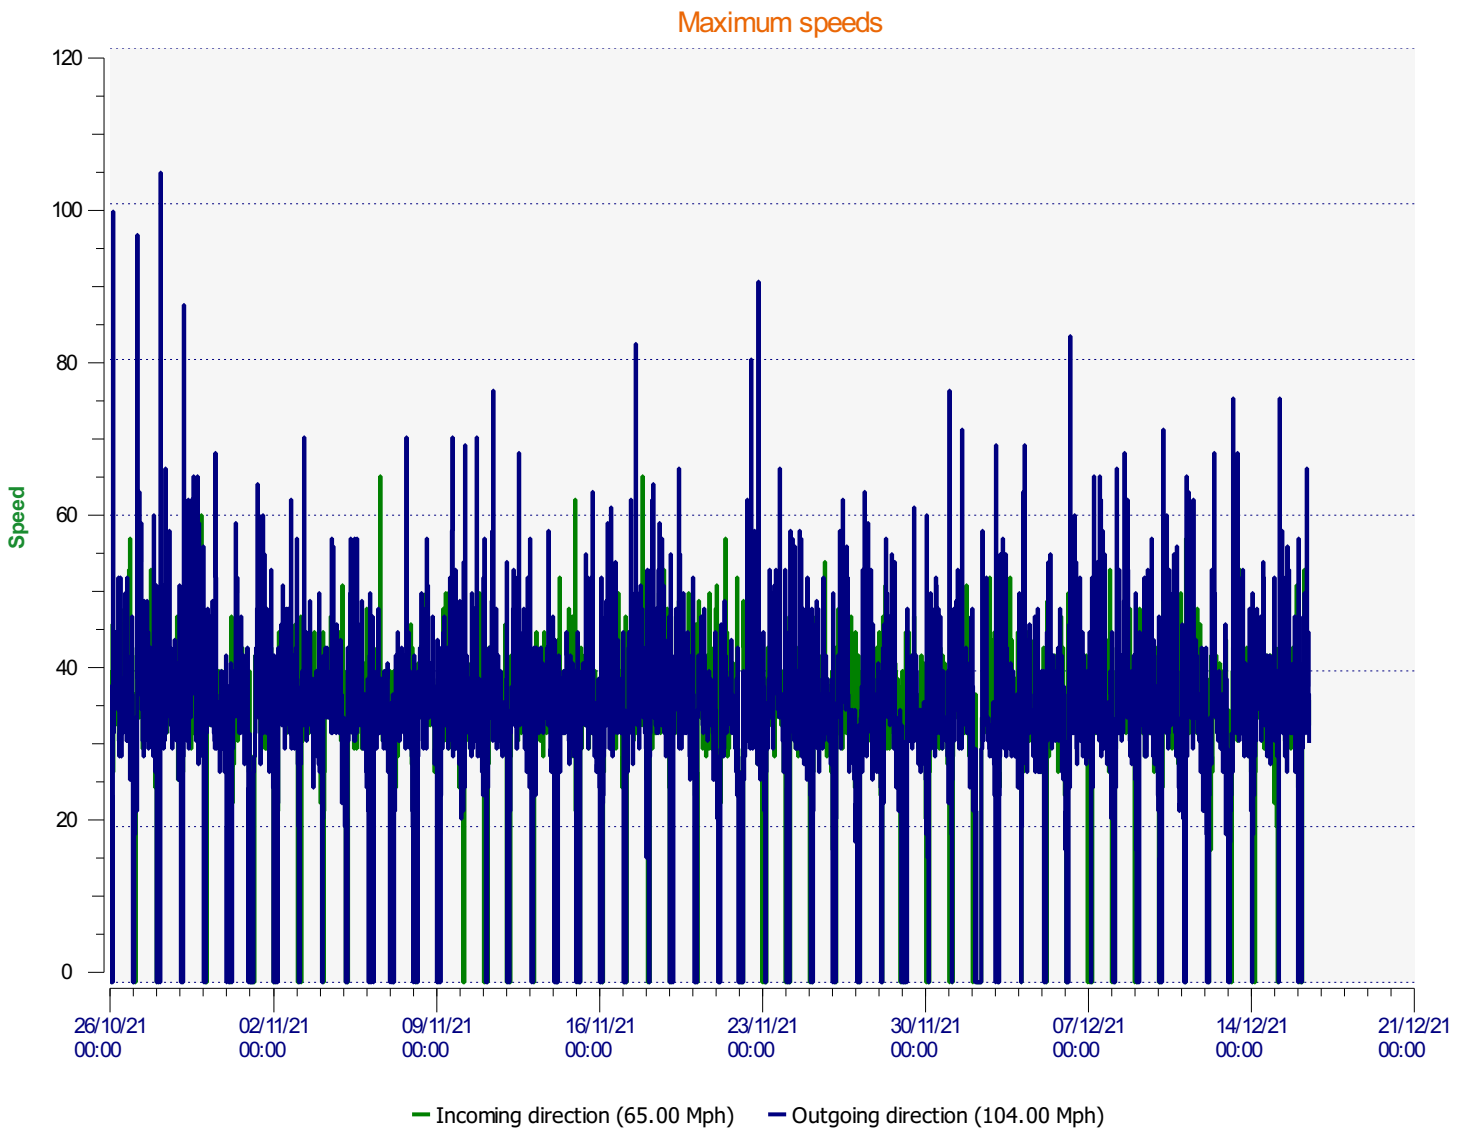

**Location:**

**Comments:**

**Start date:** Tuesday, October 26, 2021 12:00 AM  
**End date:** Thursday, December 16, 2021 11:30 AM

**Location:**

**Comments:**

**Start date:** Tuesday, October 26, 2021 12:00 AM  
**End date:** Thursday, December 16, 2021 11:30 AM

### Outgoing vehicles

**Start date:** Tuesday, October 26, 2021 12:00 AM  
**End date:** Thursday, December 16, 2021 11:30 AM

**Location:**

**Comments:**

**Speed percentiles (incoming)**

**V30:** 22.00Mph **V50:** 24.00Mph **V85:** 29.00Mph

**Start date:** Tuesday, October 26, 2021 12:00 AM  
**End date:** Thursday, December 16, 2021 11:30 AM

**Location:**

**Comments:**

**Speed percentile(outgoing)**

**V30:** 21.00Mph **V50:** 23.00Mph **V85:** 28.00Mph