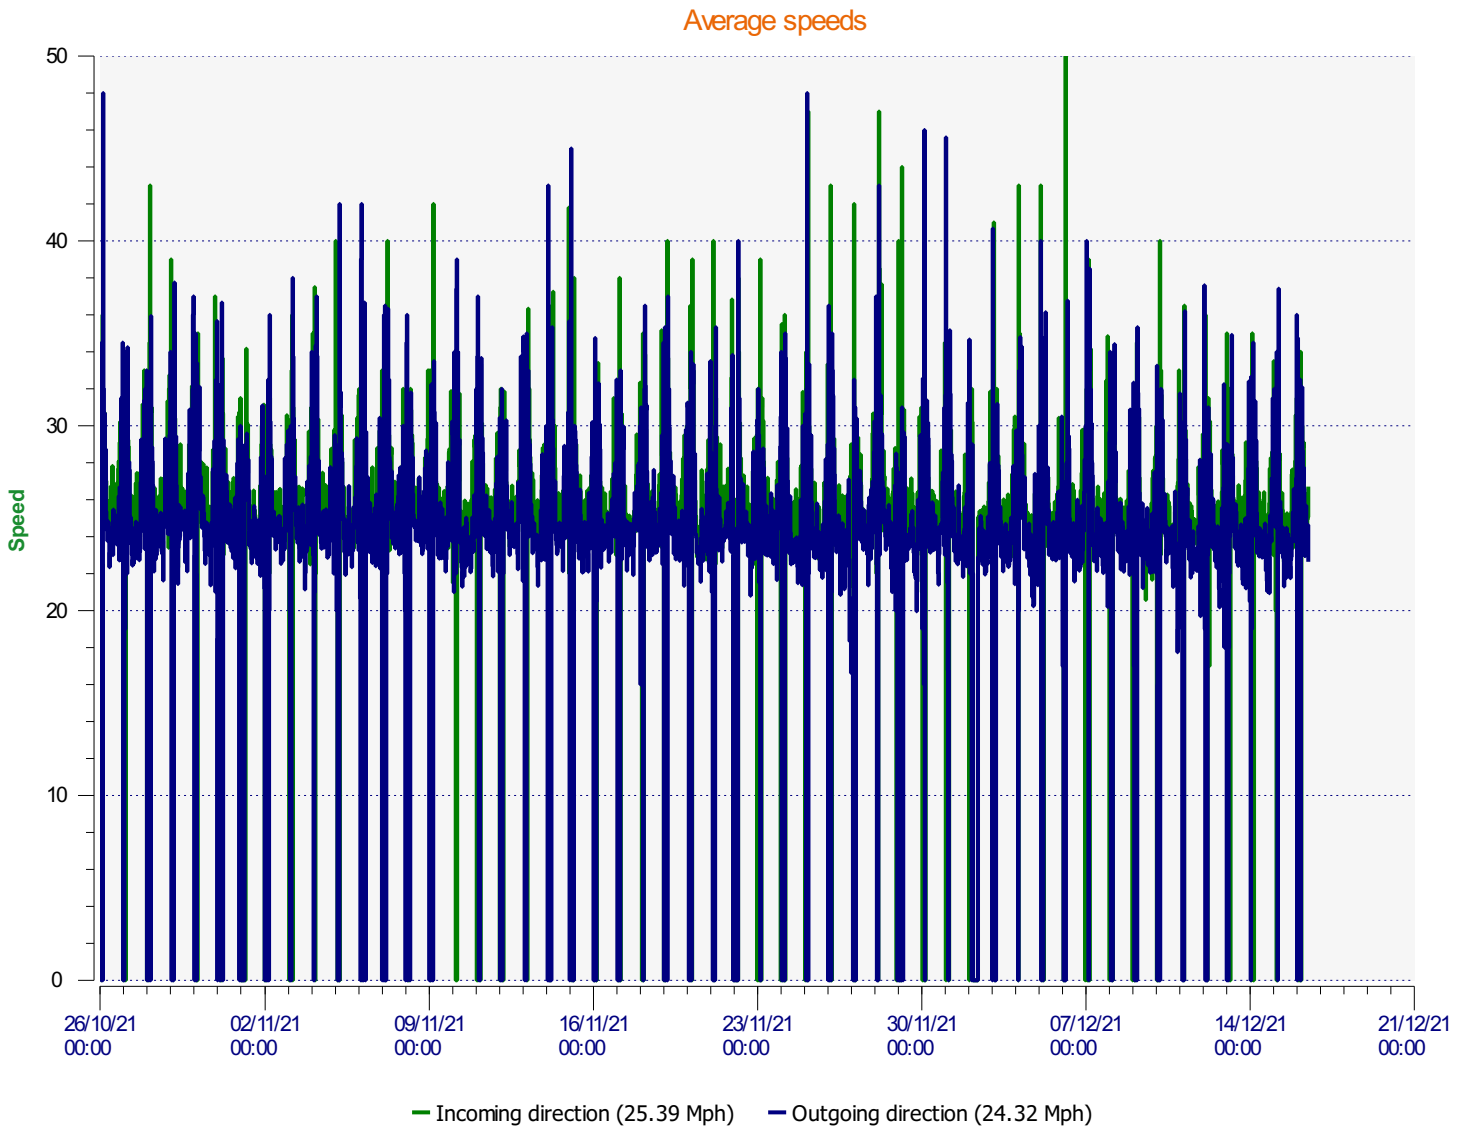

# ÉlanCité

DÉTECTER • INFORMER • SÉCURISER

---

**Start date:** Tuesday, October 26, 2021 12:00 AM  
**End date:** Thursday, December 16, 2021 11:30 AM

**Location:**

**Comments:**

---

**Start date:** Tuesday, October 26, 2021 12:00 AM  
**End date:** Thursday, December 16, 2021 11:30 AM

**Location:**

**Comments:**

**Start date:** Tuesday, October 26, 2021 12:00 AM  
**End date:** Thursday, December 16, 2021 11:30 AM

**Location:**

**Comments:**

**Start date:** Tuesday, October 26, 2021 12:00 AM  
**End date:** Thursday, December 16, 2021 11:30 AM

### Outgoing vehicles

**Start date:** Tuesday, October 26, 2021 12:00 AM  
**End date:** Thursday, December 16, 2021 11:30 AM

**Location:**

**Comments:**

**Speed percentiles (incoming)**

**V30:** 22.00Mph **V50:** 24.00Mph **V85:** 29.00Mph

**Start date:** Tuesday, October 26, 2021 12:00 AM  
**End date:** Thursday, December 16, 2021 11:30 AM

**Location:**

**Comments:**

**Speed percentile(outgoing)**

**V30:** 21.00Mph **V50:** 23.00Mph **V85:** 28.00Mph