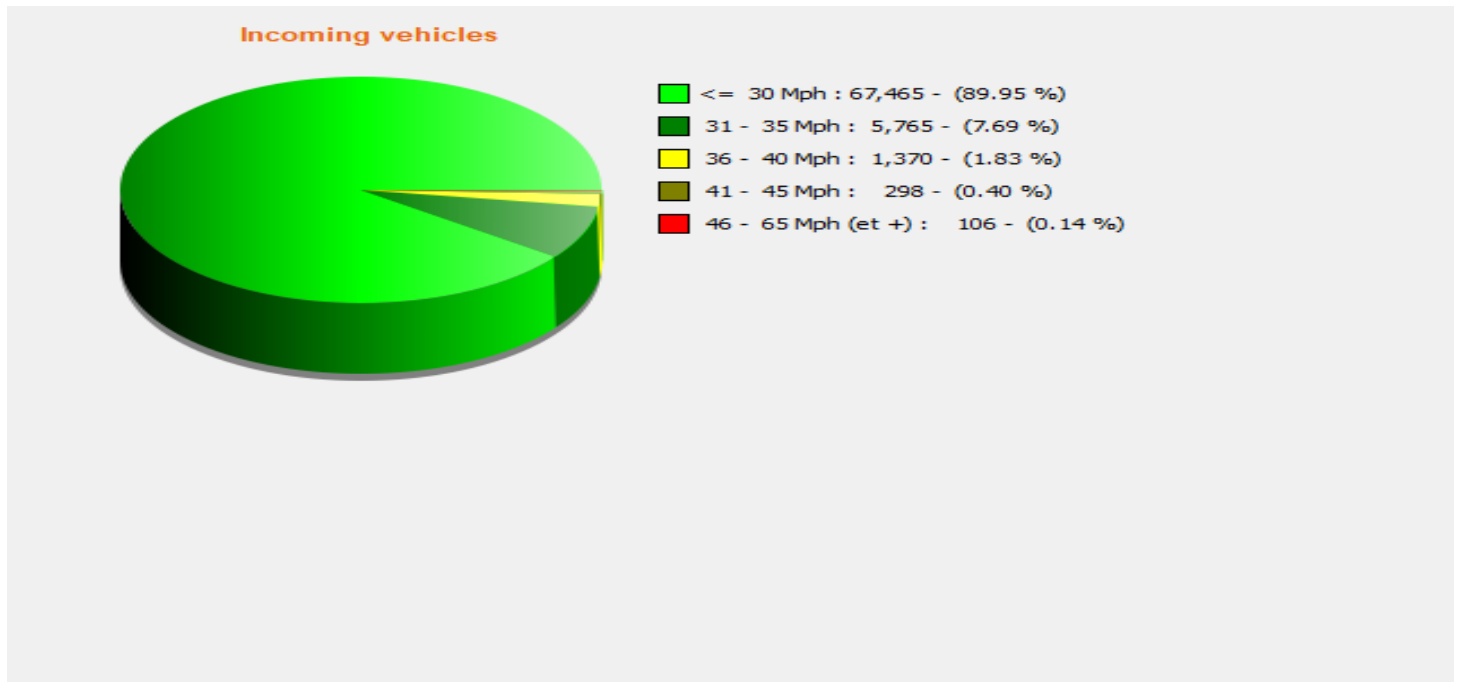

Start date: Tuesday, October 26, 2021 12:00 AM
End date: Thursday, December 16, 2021 11:30 AM

Location:

Comments: