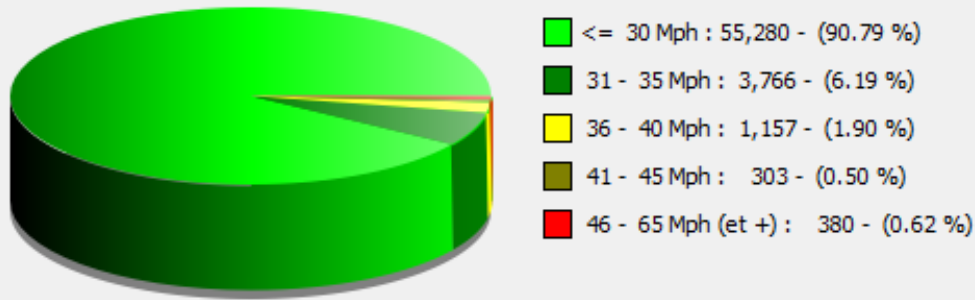

### Outgoing vehicles

**Start date:** Tuesday, October 26, 2021 12:00 AM  
**End date:** Thursday, December 16, 2021 11:30 AM

**Location:**

**Comments:**

**Speed percentiles (incoming)**

**V30:** 22.00Mph **V50:** 24.00Mph **V85:** 29.00Mph