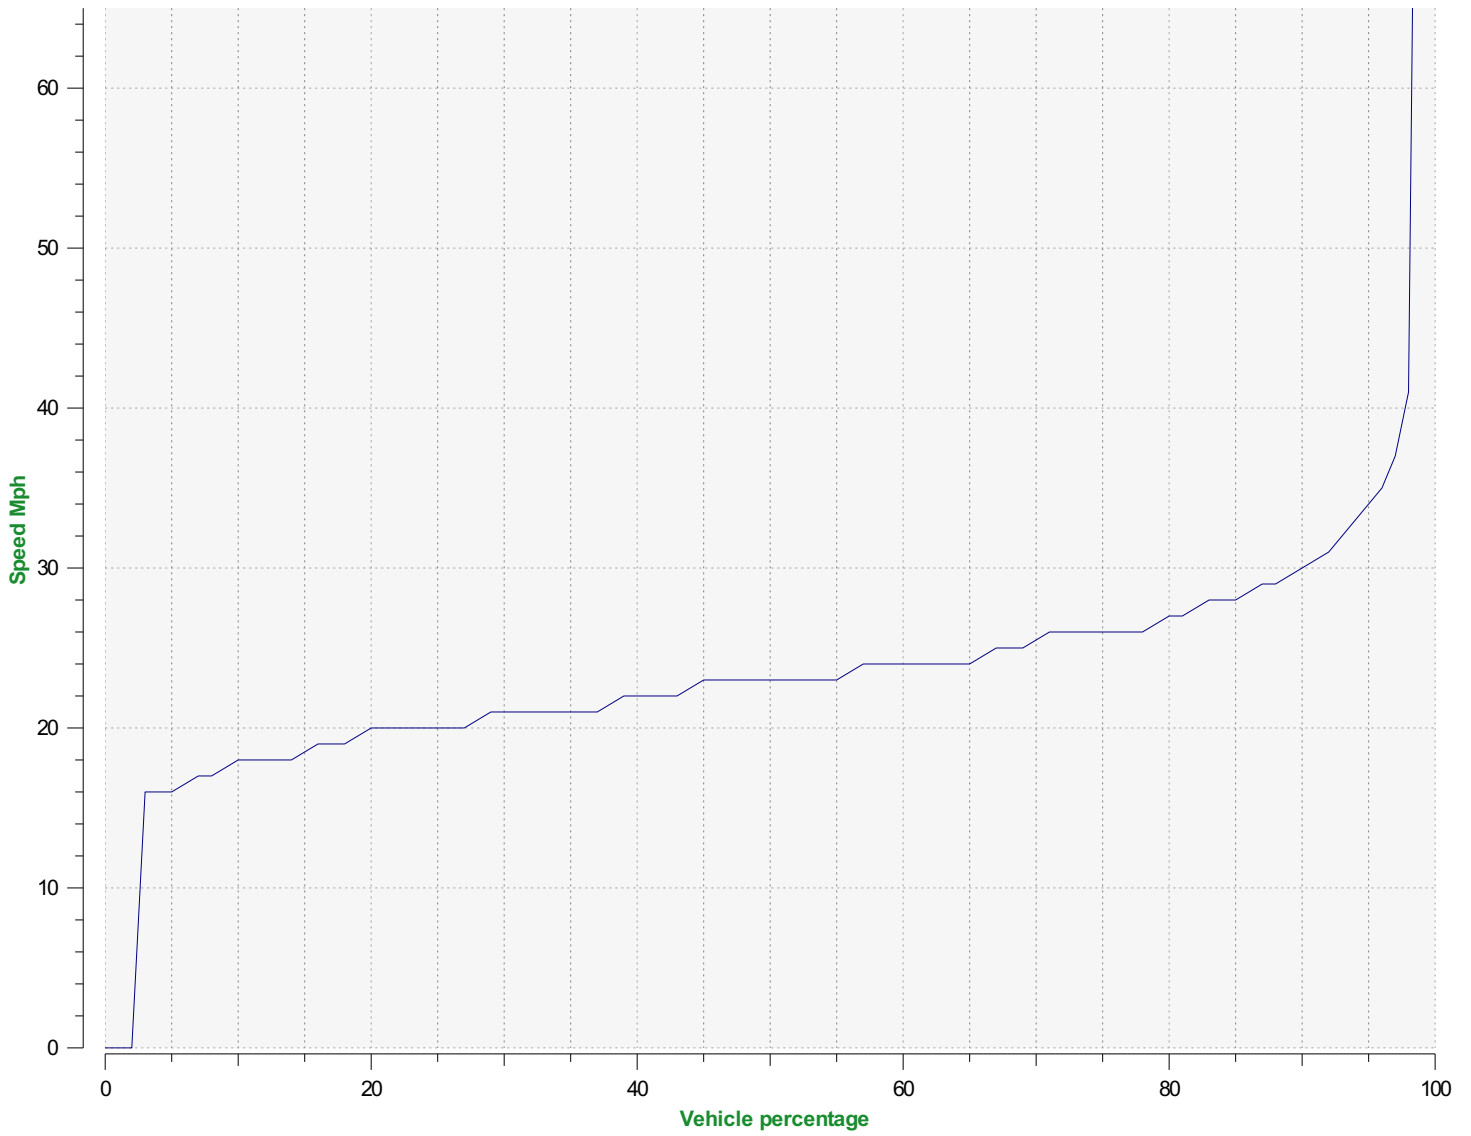

### Outgoing vehicles

**Start date:** Tuesday, October 26, 2021 12:00 AM  
**End date:** Thursday, December 16, 2021 11:30 AM

**Location:**

**Comments:**

**Speed percentiles (incoming)**

**V30:** 22.00Mph **V50:** 24.00Mph **V85:** 29.00Mph

**Start date:** Tuesday, October 26, 2021 12:00 AM  
**End date:** Thursday, December 16, 2021 11:30 AM

**Location:**

**Comments:**

**Speed percentile(outgoing)**

**V30:** 21.00Mph **V50:** 23.00Mph **V85:** 28.00Mph