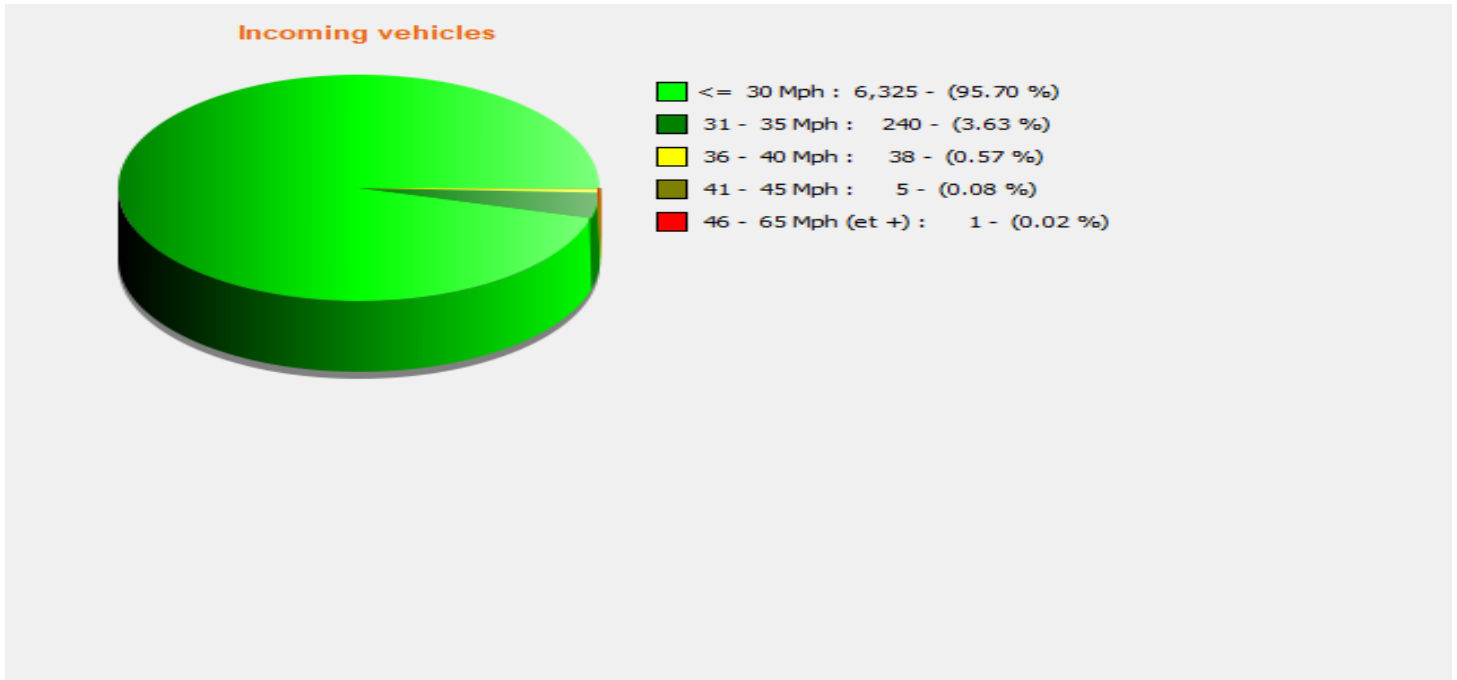

Start date: Tuesday, November 2, 2021 4:30 AM
End date: Tuesday, December 14, 2021 9:00 AM

Location:

Comments: