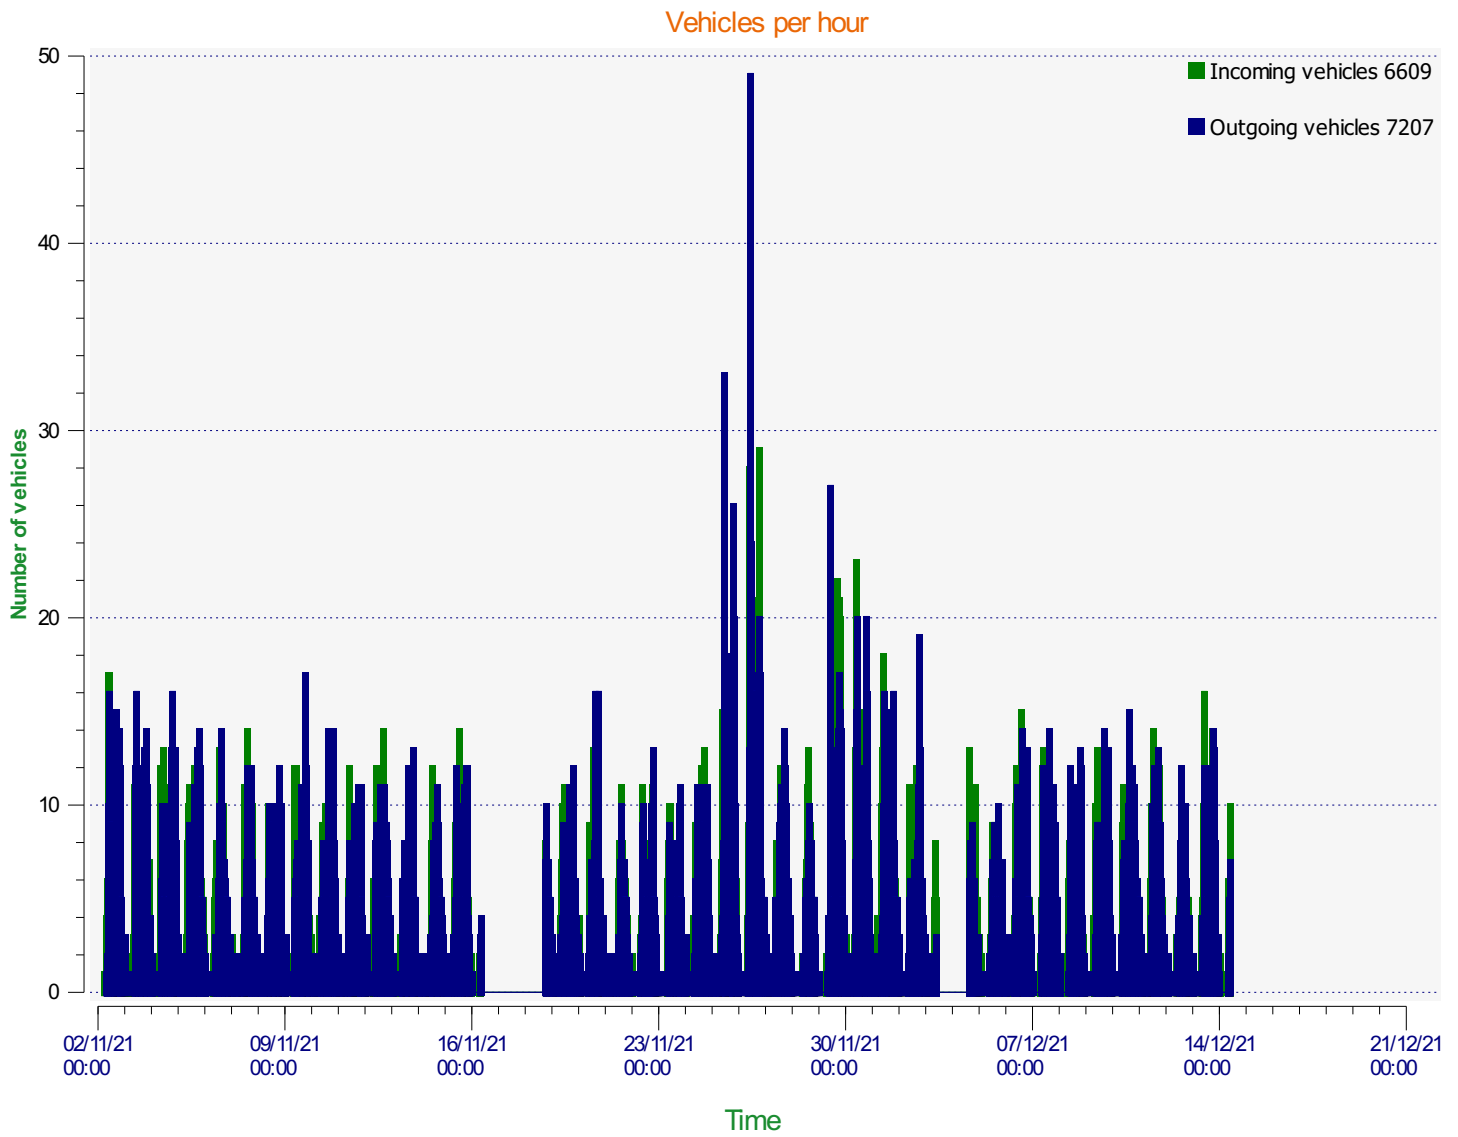

Location:

Comments:

Start date: Tuesday, November 2, 2021 4:30 AM
End date: Tuesday, December 14, 2021 9:00 AM

Location:

Comments:

Start date: Tuesday, November 2, 2021 4:30 AM
End date: Tuesday, December 14, 2021 9:00 AM

Location:

Comments:

Start date: Tuesday, November 2, 2021 4:30 AM
End date: Tuesday, December 14, 2021 9:00 AM

Location:

Comments:

Outgoing vehicles

■	<= 30 Mph	: 6,986 - (96.93 %)
■	31 - 35 Mph	: 187 - (2.59 %)
■	36 - 40 Mph	: 26 - (0.36 %)
■	41 - 45 Mph	: 6 - (0.08 %)
■	46 - 65 Mph (et +)	: 2 - (0.03 %)

Start date: Tuesday, November 2, 2021 4:30 AM
End date: Tuesday, December 14, 2021 9:00 AM

Location:

Comments:

Speed percentiles (incoming)

V30: 18.00Mph **V50:** 20.00Mph **V85:** 25.00Mph

Start date: Tuesday, November 2, 2021 4:30 AM
End date: Tuesday, December 14, 2021 9:00 AM

Location:

Comments:

Speed percentile(outgoing)

V30: 18.00Mph **V50:** 21.00Mph **V85:** 26.00Mph

Start date: Tuesday, November 2, 2021 4:30 AM
End date: Tuesday, December 14, 2021 9:00 AM

Location:

Comments: