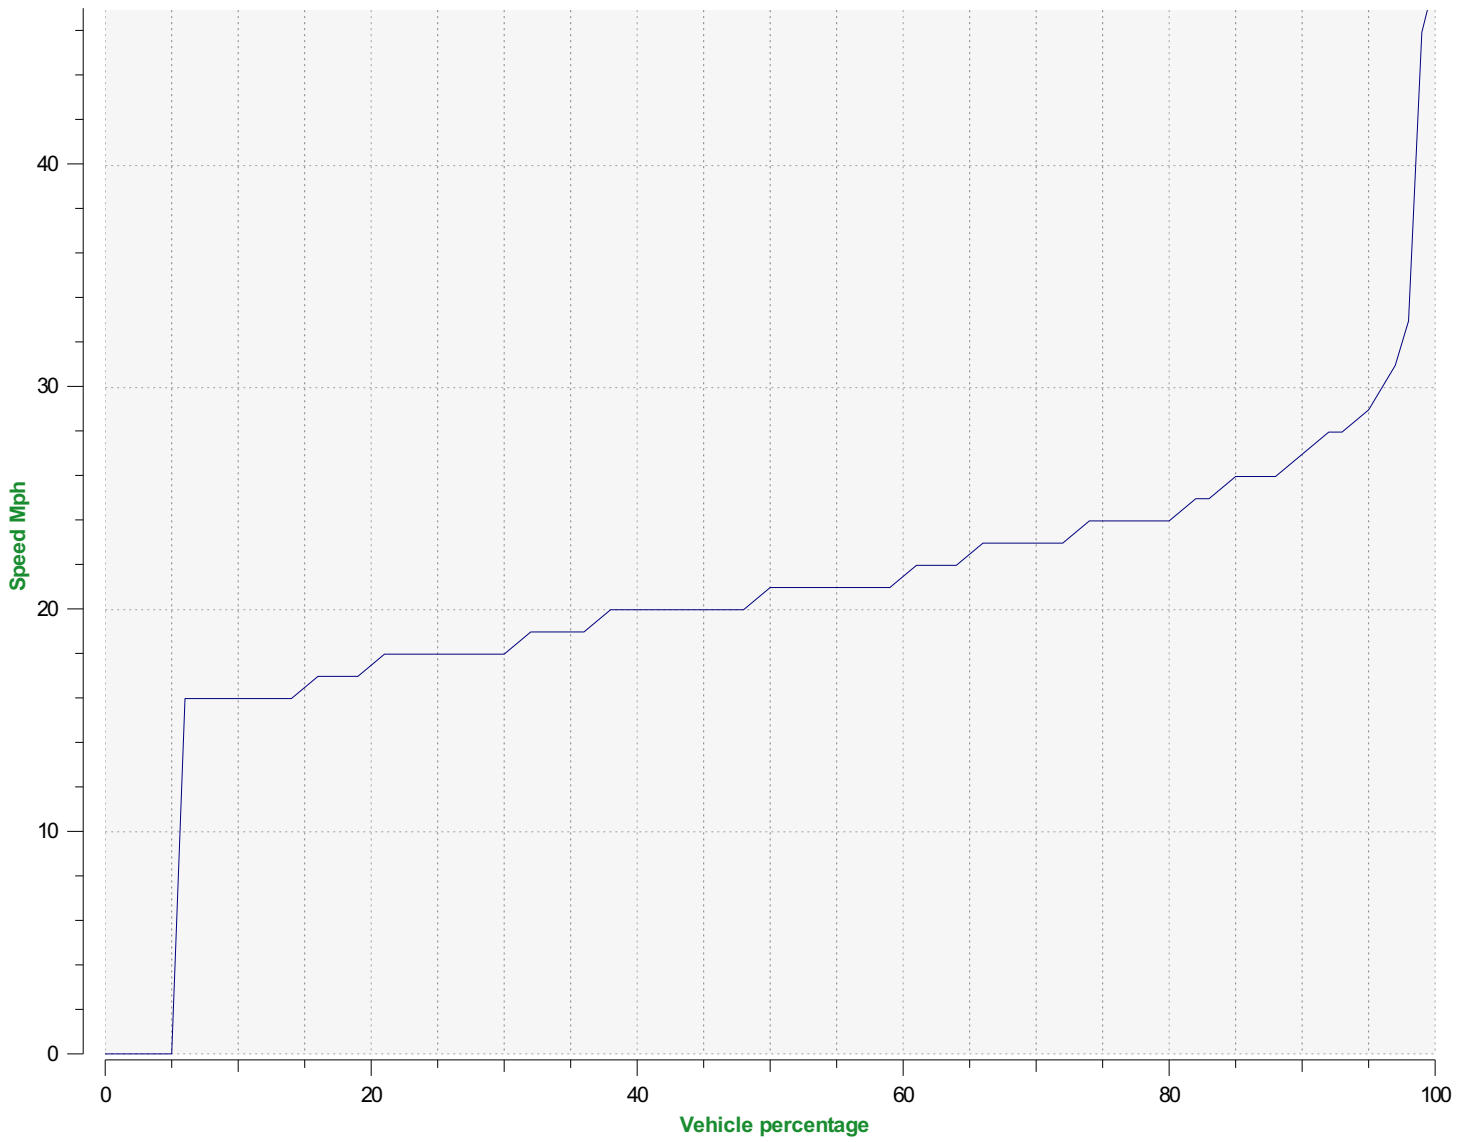

Location:

Comments:

Start date: Tuesday, November 2, 2021 4:30 AM
End date: Tuesday, December 14, 2021 9:00 AM

Location:

Comments:

Outgoing vehicles

■	<= 30 Mph	: 6,986 - (96.93 %)
■	31 - 35 Mph	: 187 - (2.59 %)
■	36 - 40 Mph	: 26 - (0.36 %)
■	41 - 45 Mph	: 6 - (0.08 %)
■	46 - 65 Mph (et +)	: 2 - (0.03 %)

Start date: Tuesday, November 2, 2021 4:30 AM
End date: Tuesday, December 14, 2021 9:00 AM

Location:

Comments:

Speed percentiles (incoming)

V30: 18.00Mph **V50:** 20.00Mph **V85:** 25.00Mph

Start date: Tuesday, November 2, 2021 4:30 AM
End date: Tuesday, December 14, 2021 9:00 AM

Location:

Comments:

Speed percentile(outgoing)

V30: 18.00Mph **V50:** 21.00Mph **V85:** 26.00Mph

Start date: Tuesday, November 2, 2021 4:30 AM
End date: Tuesday, December 14, 2021 9:00 AM

Location:

Comments: