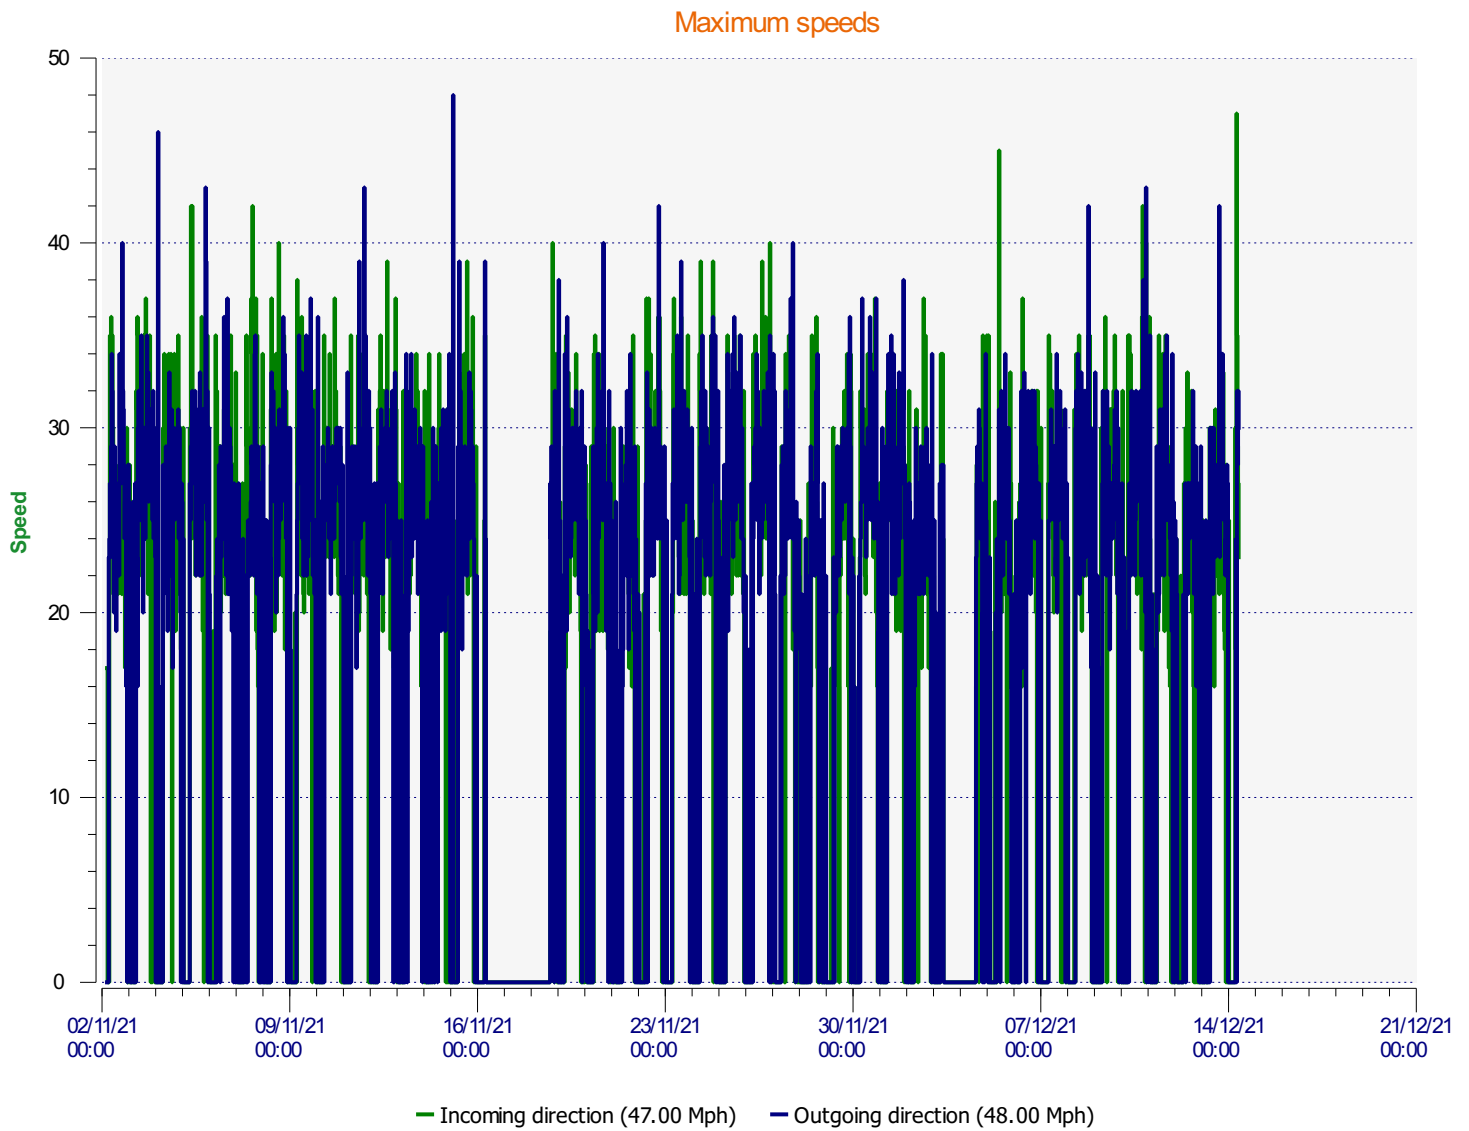

Location:

Comments:

Start date: Tuesday, November 2, 2021 4:30 AM
End date: Tuesday, December 14, 2021 9:00 AM

Location:

Comments:

Start date: Tuesday, November 2, 2021 4:30 AM
End date: Tuesday, December 14, 2021 9:00 AM

Location:

Comments:

Start date: Tuesday, November 2, 2021 4:30 AM
End date: Tuesday, December 14, 2021 9:00 AM

Location:

Comments:

Outgoing vehicles

■	<= 30 Mph	: 6,986 - (96.93 %)
■	31 - 35 Mph	: 187 - (2.59 %)
■	36 - 40 Mph	: 26 - (0.36 %)
■	41 - 45 Mph	: 6 - (0.08 %)
■	46 - 65 Mph (et +)	: 2 - (0.03 %)

Start date: Tuesday, November 2, 2021 4:30 AM
End date: Tuesday, December 14, 2021 9:00 AM

Location:

Comments:

Speed percentiles (incoming)

V30: 18.00Mph **V50:** 20.00Mph **V85:** 25.00Mph

Start date: Tuesday, November 2, 2021 4:30 AM
End date: Tuesday, December 14, 2021 9:00 AM

Location:

Comments:

Speed percentile(outgoing)

V30: 18.00Mph **V50:** 21.00Mph **V85:** 26.00Mph

Start date: Tuesday, November 2, 2021 4:30 AM
End date: Tuesday, December 14, 2021 9:00 AM

Location:

Comments: