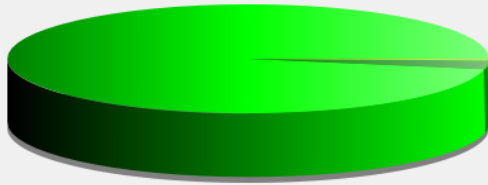

Outgoing vehicles

■	<= 30 Mph	: 6,986 - (96.93 %)
■	31 - 35 Mph	: 187 - (2.59 %)
■	36 - 40 Mph	: 26 - (0.36 %)
■	41 - 45 Mph	: 6 - (0.08 %)
■	46 - 65 Mph (et +)	: 2 - (0.03 %)

Start date: Tuesday, November 2, 2021 4:30 AM
End date: Tuesday, December 14, 2021 9:00 AM

Location:

Comments: