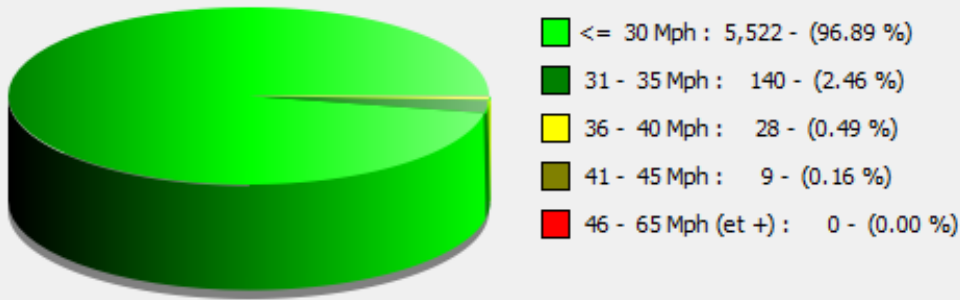

Location:

Comments:

Start date: Friday, December 17, 2021 1:30 AM
End date: Wednesday, January 26, 2022 9:00 AM

Location:

Comments:

Outgoing vehicles

Start date: Friday, December 17, 2021 1:30 AM
End date: Wednesday, January 26, 2022 9:00 AM

Location:

Comments:

Speed percentiles (incoming)

V30: 18.00Mph **V50:** 20.00Mph **V85:** 25.00Mph

Start date: Friday, December 17, 2021 1:30 AM
End date: Wednesday, January 26, 2022 9:00 AM

Location:

Comments: