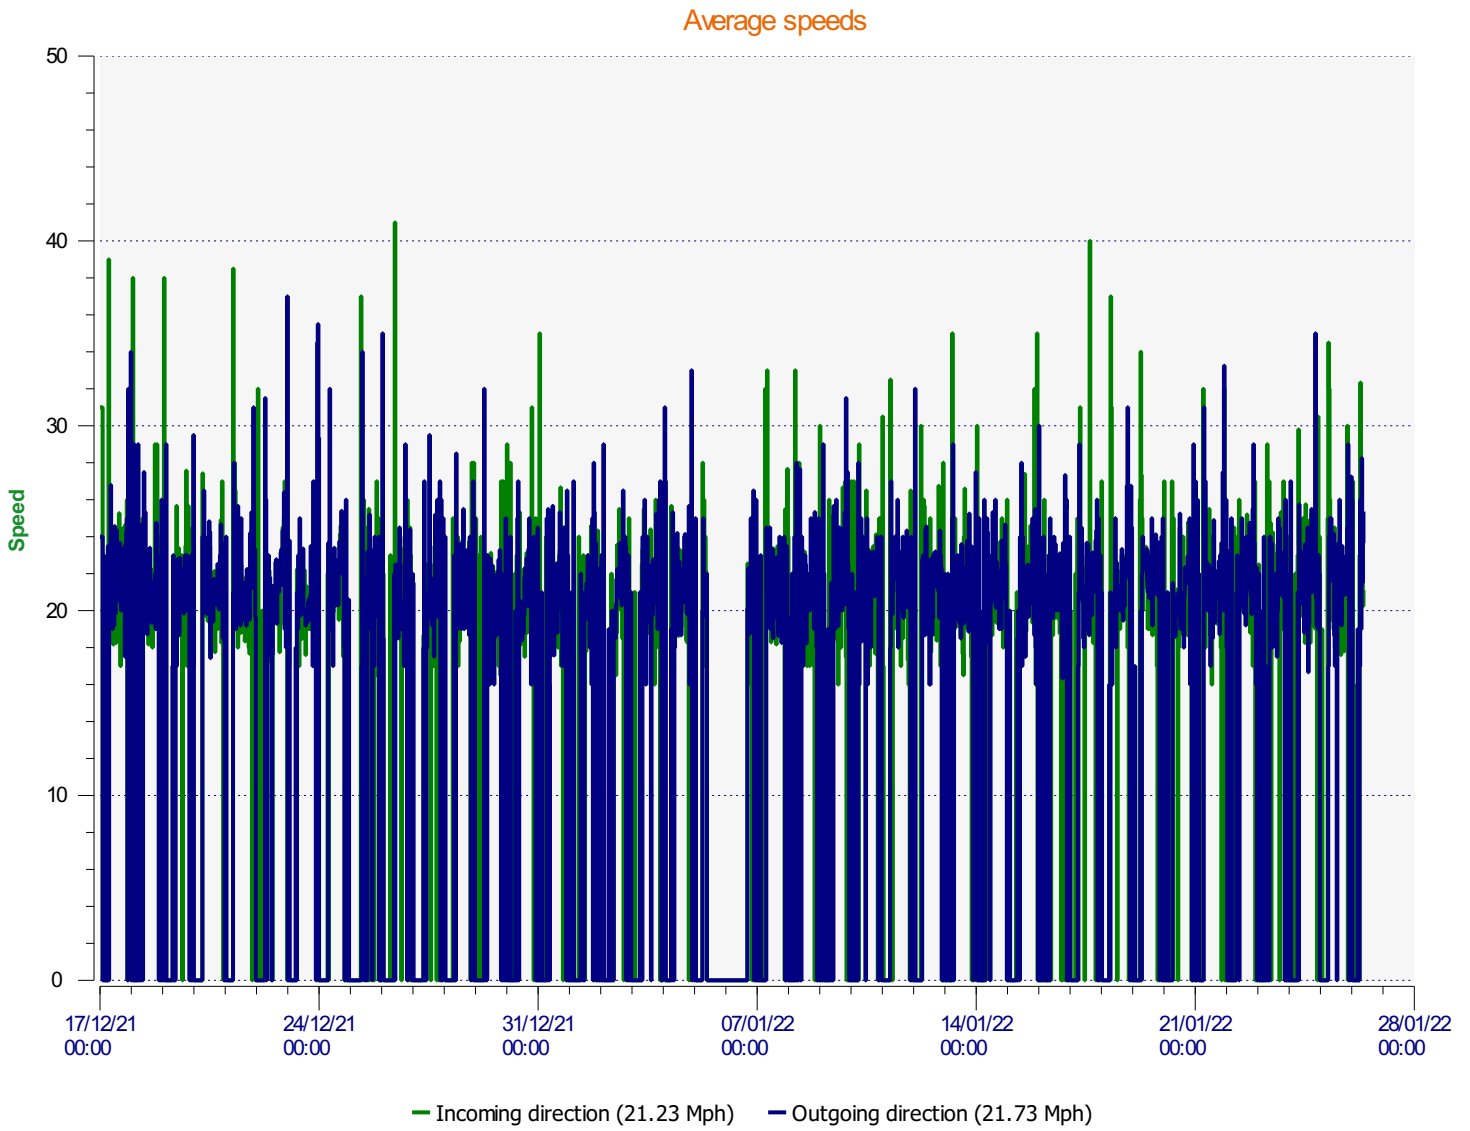

Start date: Friday, December 17, 2021 1:30 AM
End date: Wednesday, January 26, 2022 9:00 AM

Location:

Comments: