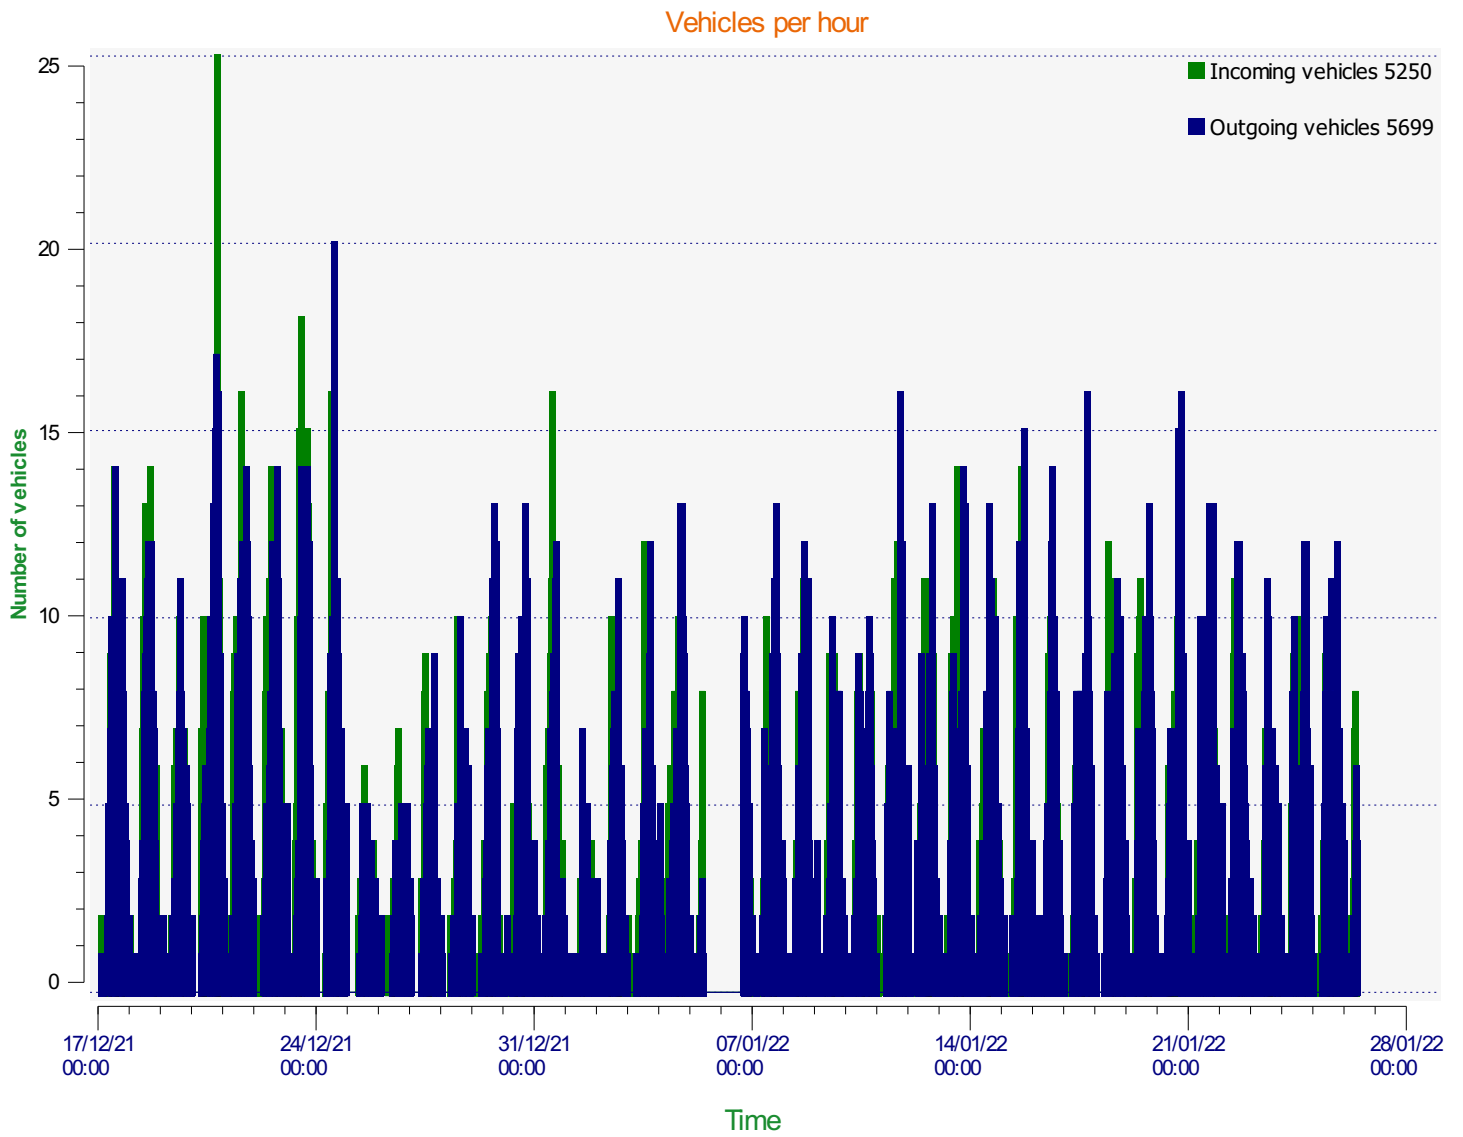

Location:

Comments:

Start date: Friday, December 17, 2021 1:30 AM
End date: Wednesday, January 26, 2022 9:00 AM

Location:

Comments:

Start date: Friday, December 17, 2021 1:30 AM
End date: Wednesday, January 26, 2022 9:00 AM

Location:

Comments:

Start date: Friday, December 17, 2021 1:30 AM
End date: Wednesday, January 26, 2022 9:00 AM

Location:

Comments:

Outgoing vehicles

Start date: Friday, December 17, 2021 1:30 AM
End date: Wednesday, January 26, 2022 9:00 AM

Location:

Comments:

Speed percentiles (incoming)

V30: 18.00Mph **V50:** 20.00Mph **V85:** 25.00Mph

Start date: Friday, December 17, 2021 1:30 AM
End date: Wednesday, January 26, 2022 9:00 AM

Location:

Comments:

Speed percentile(outgoing)

V30: 18.00Mph **V50:** 20.00Mph **V85:** 25.00Mph

Start date: Friday, December 17, 2021 1:30 AM
End date: Wednesday, January 26, 2022 9:00 AM

Location:

Comments: