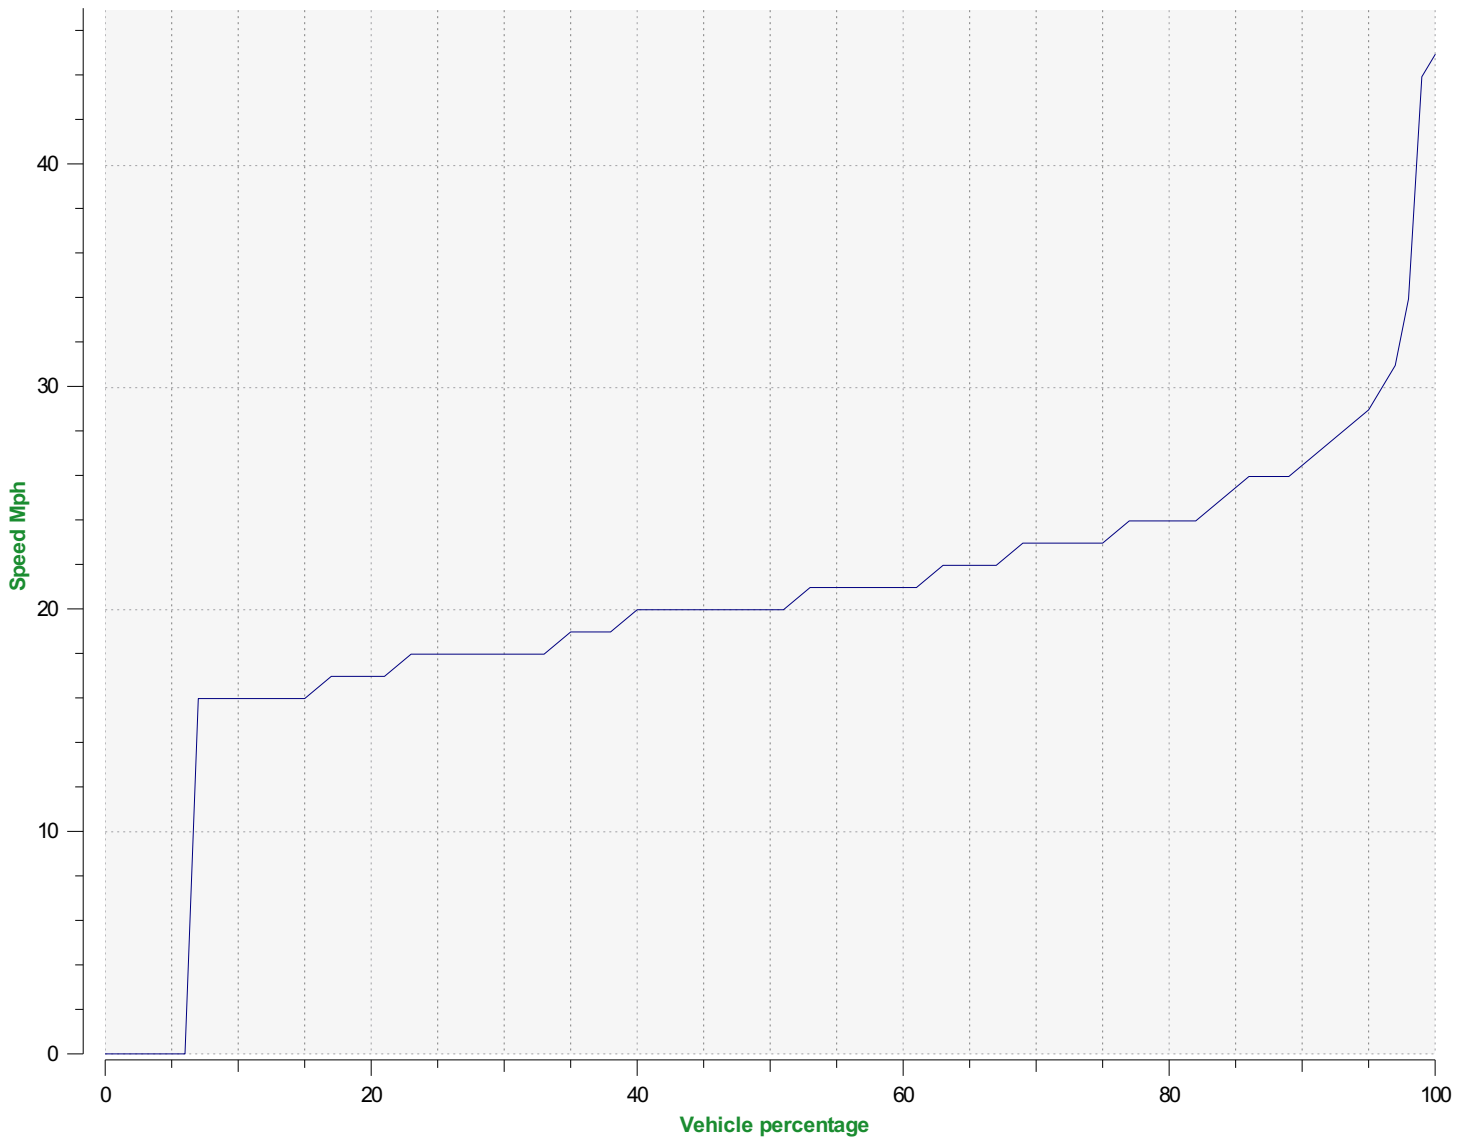

Location:

Comments:

Start date: Friday, December 17, 2021 1:30 AM
End date: Wednesday, January 26, 2022 9:00 AM

Location:

Comments:

Outgoing vehicles

Start date: Friday, December 17, 2021 1:30 AM
End date: Wednesday, January 26, 2022 9:00 AM

Location:

Comments:

Speed percentiles (incoming)

V30: 18.00Mph **V50:** 20.00Mph **V85:** 25.00Mph

Start date: Friday, December 17, 2021 1:30 AM
End date: Wednesday, January 26, 2022 9:00 AM

Location:

Comments:

Speed percentile(outgoing)

V30: 18.00Mph **V50:** 20.00Mph **V85:** 25.00Mph

Start date: Friday, December 17, 2021 1:30 AM
End date: Wednesday, January 26, 2022 9:00 AM

Location:

Comments: