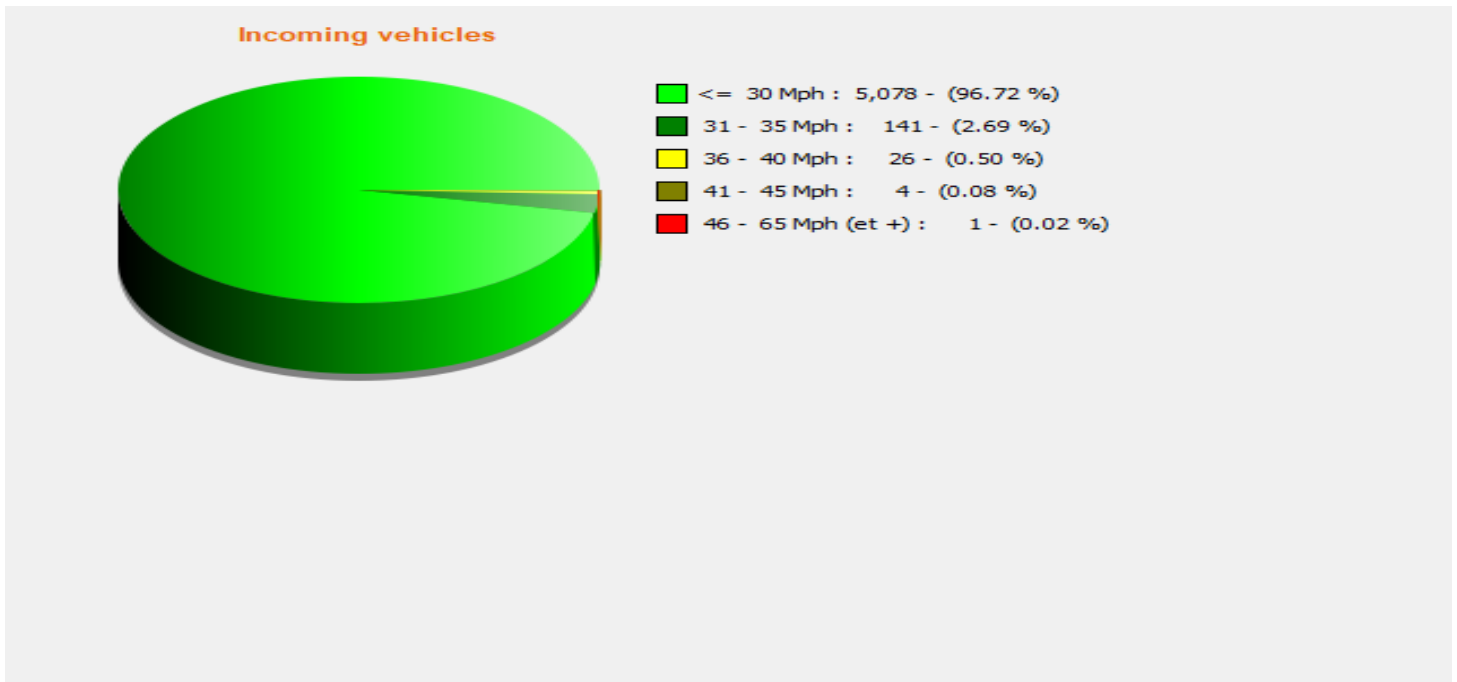

Location:

Comments:

Start date: Friday, December 17, 2021 1:30 AM
End date: Wednesday, January 26, 2022 9:00 AM

Location:

Comments:

Outgoing vehicles

Start date: Friday, December 17, 2021 1:30 AM
End date: Wednesday, January 26, 2022 9:00 AM